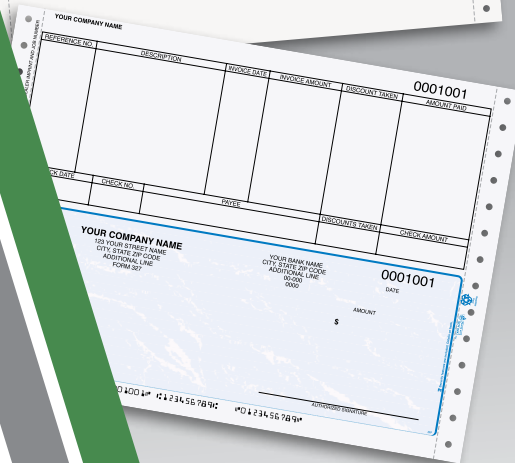

- Custom
- Manual
- Software Compatible
- Laser or Continuous
- Variety of Color & Typestyle Options

Uncompromised Check Security Features

1. Pantograph Background
2. Hologram
3. Warning Band
4. Optional Second Signature Line
5. Signature Title
6. Invisible Fluorescent Logo
7. Keyhole Thermochromic Icon

- Invisible Embedded Fibers
- Visible Embedded Fibers
- Chemical Reactive Paper
- Prismatic Background
- Toner Anchorage
- Artificial Watermark
- 3-D Background

**Contact us
today to find out
how we can meet your
secure check needs!**