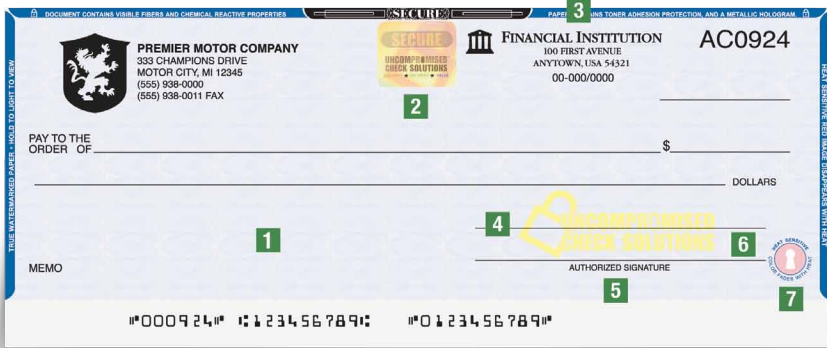

- Custom
- Manual
- Software Compatible
- Laser or Continuous
- Variety of Color & Typestyle Options

Uncompromised Check Security Features

1. Pantograph Background
2. Hologram
3. Warning Band
4. Optional Second Signature Line
5. Signature Title
6. Invisible Fluorescent Logo
7. Keyhole Thermochromic Icon