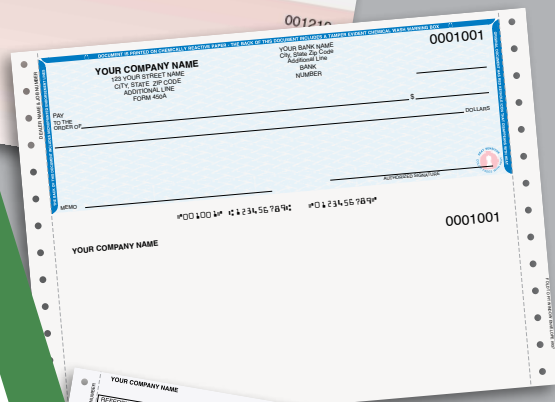

- Custom
- Manual
- Software Compatible
- Laser or Continuous
- Variety of Color & Typestyle Options

Uncompromised Check Security Features

1. Pantograph Background
2. Hologram
3. Warning Band
4. Optional Second Signature Line
5. Signature Title
6. Invisible Fluorescent Logo
7. Keyhole Thermochromic Icon

- Invisible Embedded Fibers
- Visible Embedded Fibers
- Chemical Reactive Paper
- Prismatic Background
- Toner Anchorage
- Artificial Watermark
- 3-D Background

**Contact us
today to find out
how we can meet your
secure check needs!**