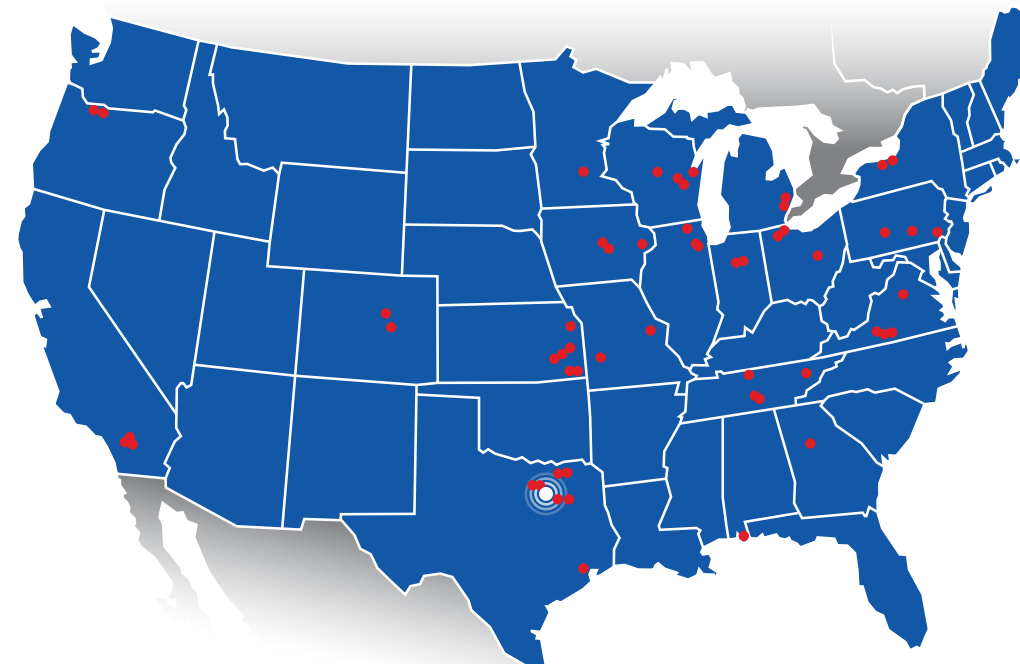

**Northstar** Brooklyn Park, MN  
**Printegra** Fairport, NY, Indianapolis, IN, Lithia Springs, GA  
**Printgraphics** Nevada, IA  
**PrintXcel** Clarksville, TN, Toledo, OH  
**Special Service Partners** Neenah, WI  
**Wright Business Graphics** Portland, OR

## Wide Format

**Adams McClure** Denver, CO  
**Hayes Graphics** Mosinee, WI  
**Independent** DePere, WI  
**UMC Print** Overland Park, KS

# ENNIS®

Local Service, Nationwide Network

**BUILDING A NETWORK OF OPPORTUNITY  
TO MAKE YOU SUCCESSFUL!**

More than **50** locations  
in **19** states selling **40** brands  
with **40+** categories.

**800.972.1069**  
**HOTLine@ennis.com**  
**ennis.com**

# LOCATIONS